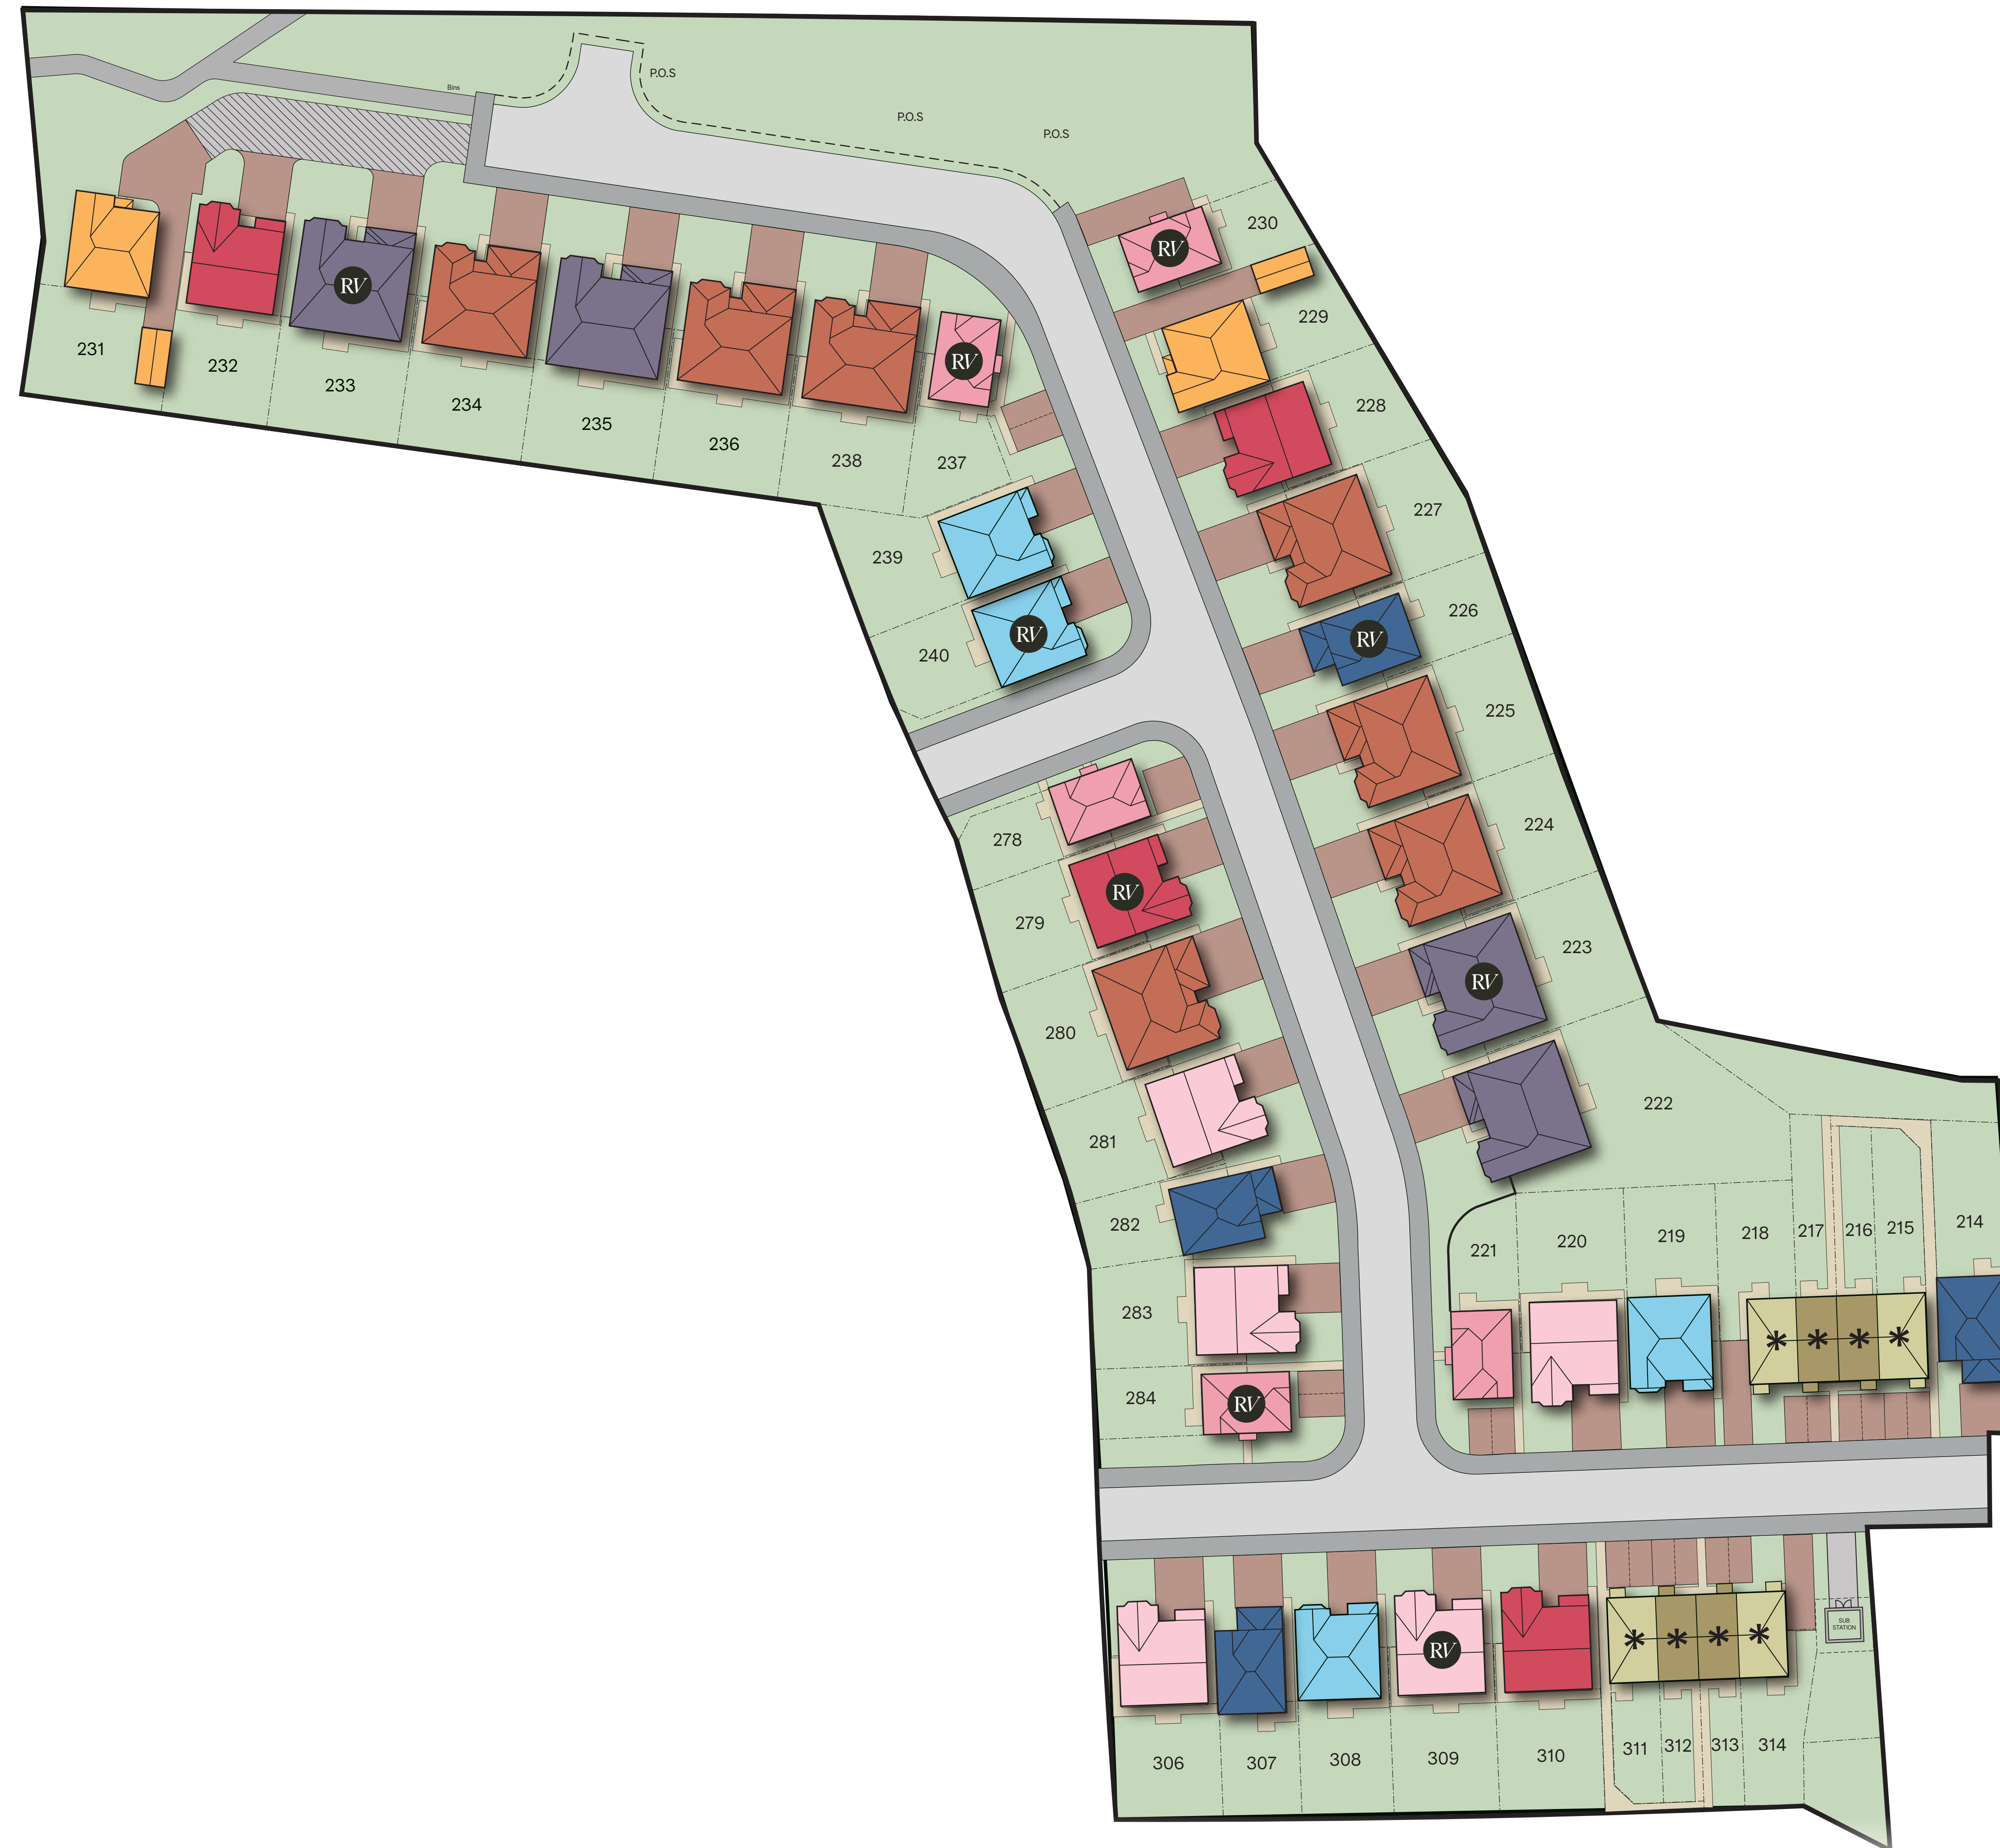

Bridgewater View

Phase 3

Development Plan

House Types

-  The Henley
3 bedroom
-  The Stratford
3 bedroom
-  The Wentworth
4 bedroom
-  The Windsor
3 bedroom
-  The Chatsworth
4 bedroom
-  The Alderton
4 bedroom
-  The Wiltshire
4 bedroom
-  The Cambridge
4 bedroom

Variations

-  Render Variant
-  Affordable Housing

Energy Efficient Builds

Easy Move Available

Integrated PV Panels Included

Part Exchange Available

The development layout is indicative only, showing the intended layout and expected tenure mix at the time of publication. The location of affordable homes, landscaping, and other features may change. Open market properties may be sold to a variety of purchasers.