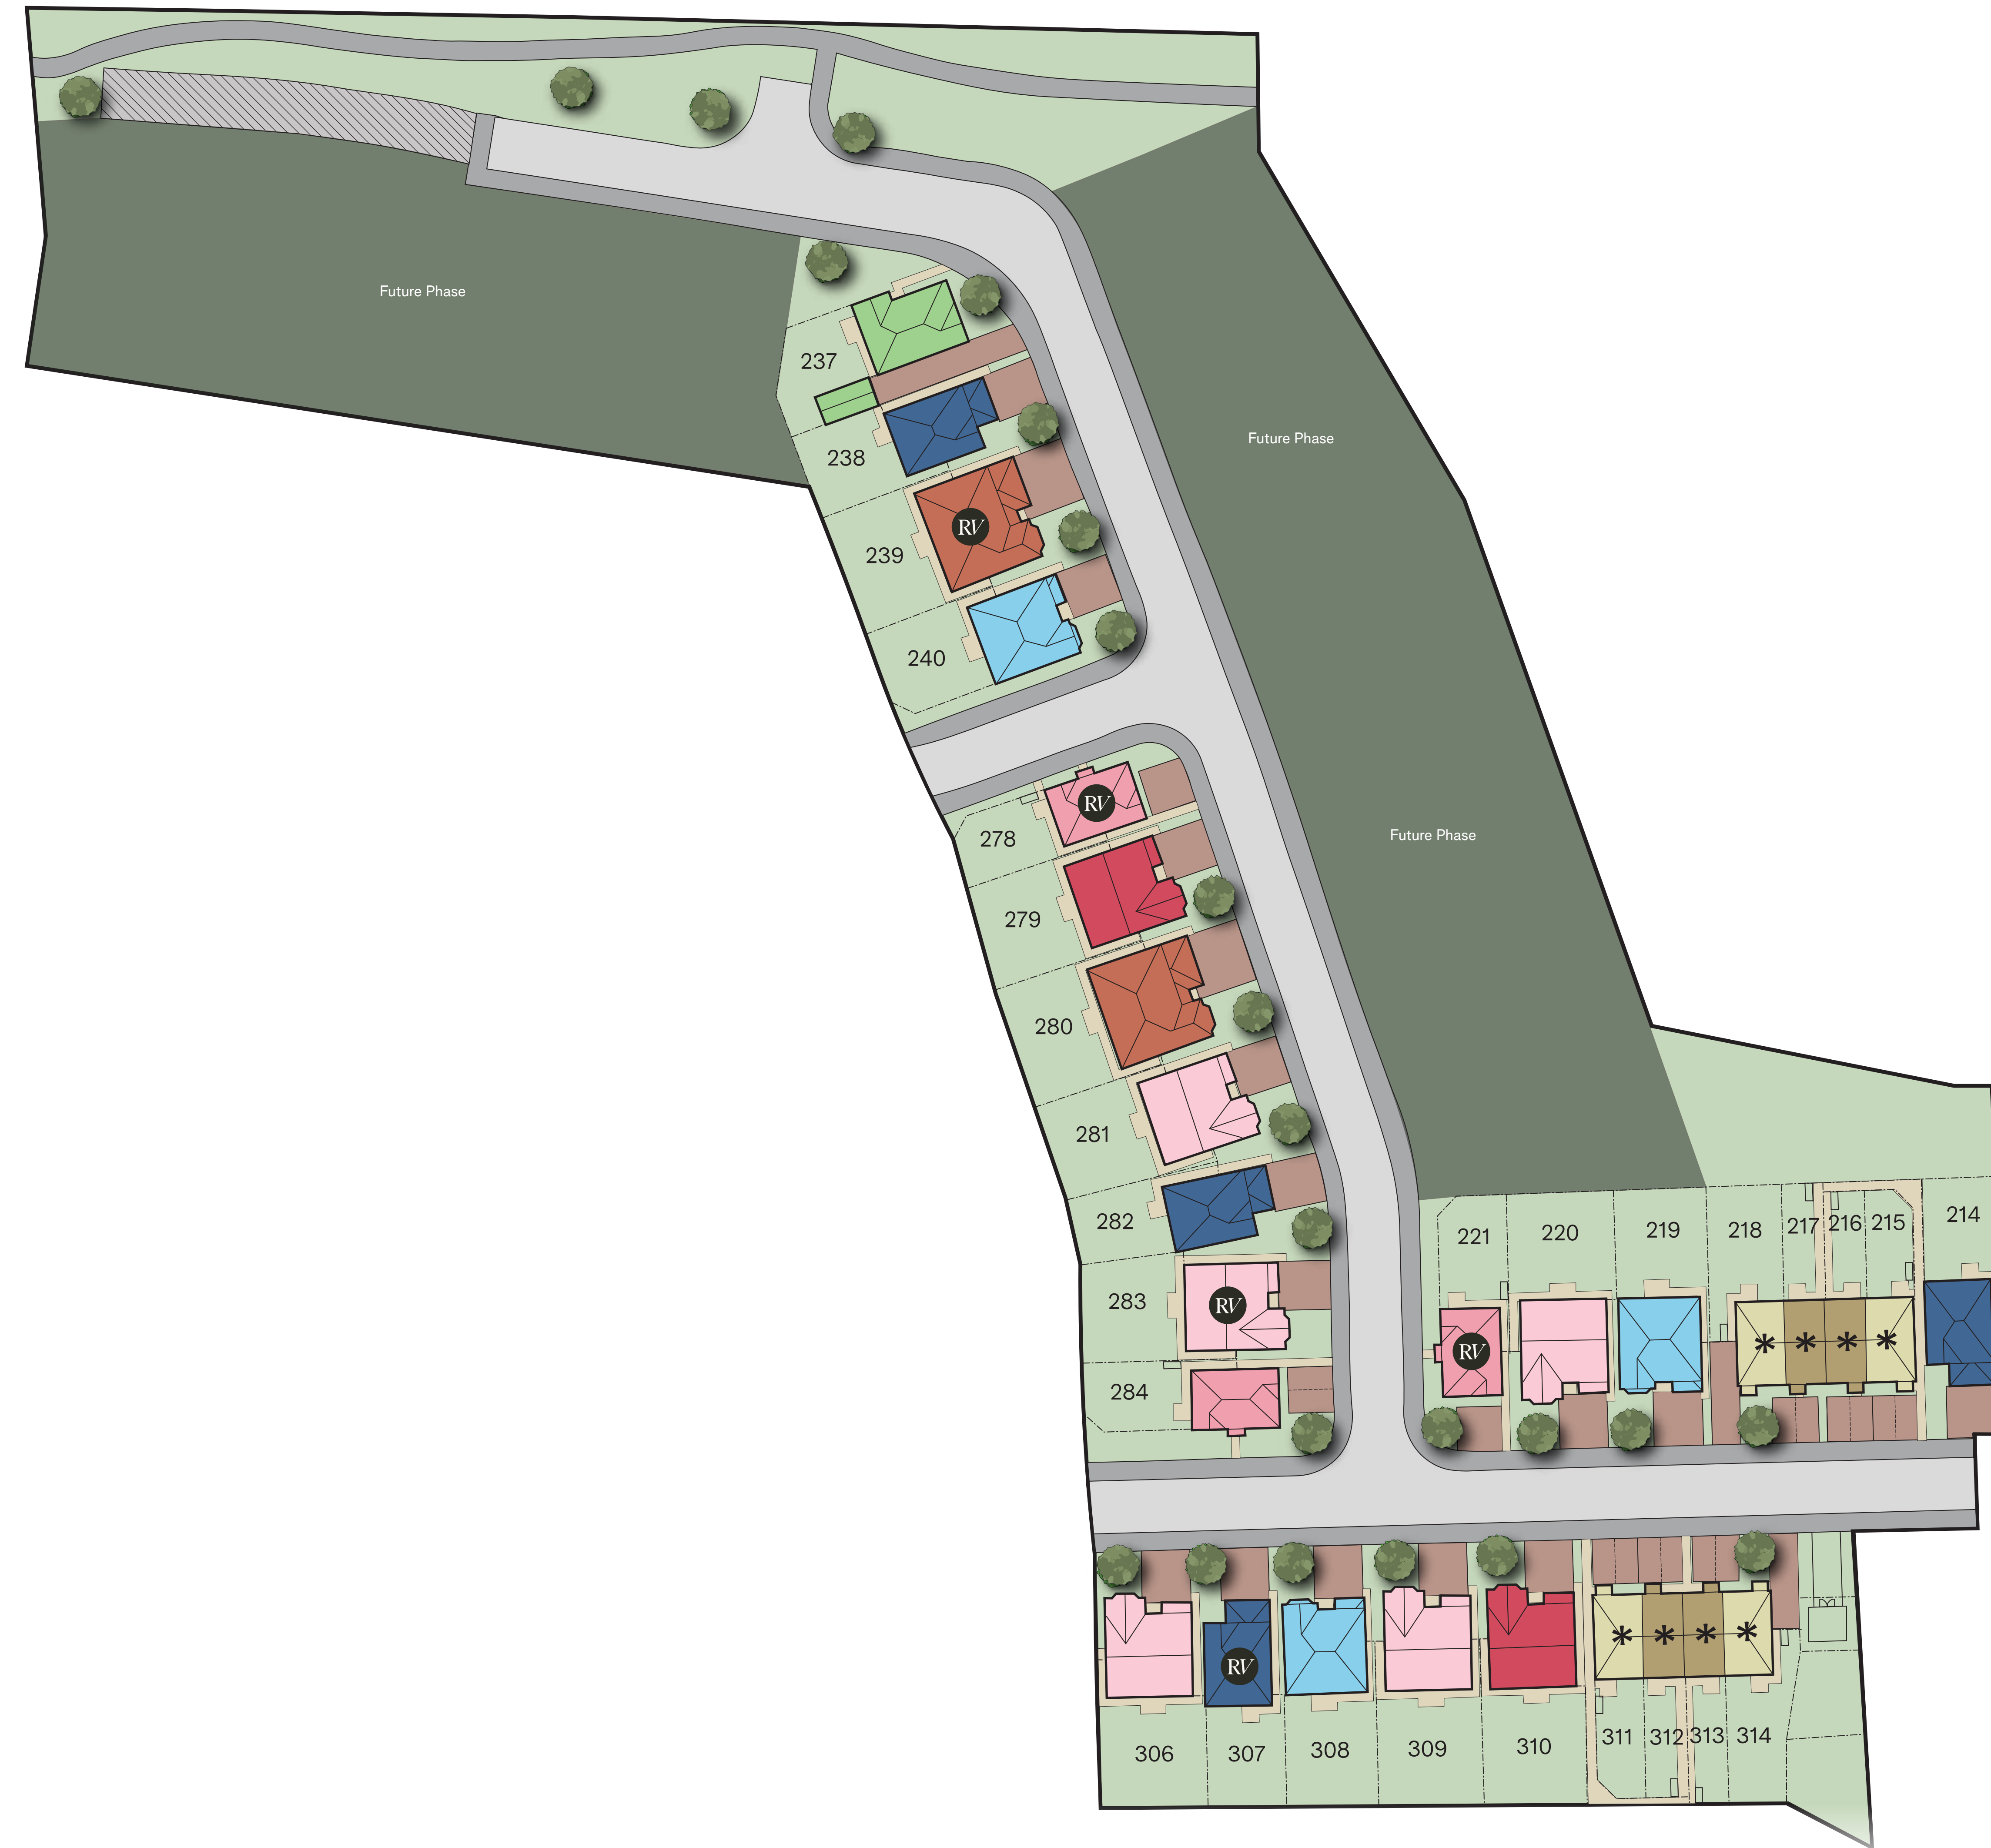

## Phase 3

### Development Plan

#### House Types

-  The Henley  
3 bedroom
-  The Stratford  
3 bedroom
-  The Wentworth  
4 bedroom
-  The Heatherington  
4 bedroom
-  The Windsor  
3 bedroom
-  The Alderton  
4 bedroom
-  The Wiltshire  
4 bedroom

#### Variations

-  Render Variant
-  Affordable Housing

-  Energy Efficient Builds
-  Easy Move Available
-  Integrated PV Panels Included
-  Part Exchange Available

The development layout is indicative only, showing the intended layout and expected tenure mix at the time of publication. The location of affordable homes, landscaping, and other features may change. Open market properties may be sold to a variety of purchasers.